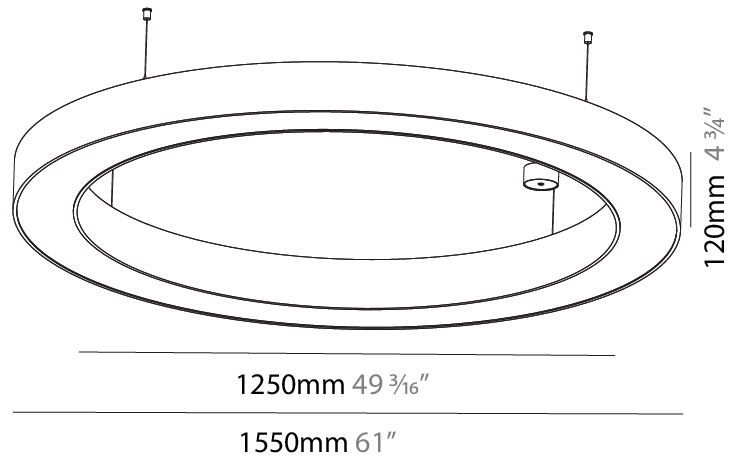

GENERAL

Series: Glorious
Subseries: Glorious
Brand: Prolight
Division: Architectural
Mounting Type: Suspension
Mounting Location: Ceiling
Subcategory: Ambient

PHYSICAL

Shape: Round
Diameter (mm): 1550
Diameter (in): 61
Height (mm): 120
Height (in): 4 ³/₄
Max. Overall Height (mm): 2120
Max. Overall Height (in): 83 ⁷/₁₆
Light Distribution: Direct / Indirect
Weight (kg): 16.737
Weight (lbs): 36.90
Diffuser: PMMA - Opal or Micro-Prism
Fixture Finish: SSR / BKV / CWI / CRY / HAB / UFT / ITA / RUA / FTG / MYG / LOD / PUS / FRO / FUP / KIA / POP / BLS / SPG / MEY / GOH / GUM / CHC / COM / ABZ / JAG / OBR / MOS / ROR
Fixture Material: Aluminum

ELECTRICAL

Lamp Type: LED (Zhaga Standard)
Input Wattage (W): 110
Total Output Wattage (W): 88 / 70.4 (3500K)
Dimming: Non-Dimming / Phase Dimming (120Vac only) / 0-10V Dimming
Driver Included: Yes
Driver Location: Integrated
Driver Type: Constant Current - 120 / 277Vac
Driver Class: Class 2
Input Voltage (V): 120 - 277
Constant Current (MA): 350 / 700/800 (3500K)

LED

Color Temperature (°K): 3000 / 3500 / 4000
Max. Delivered Lumen (lm): 6920 / 7164 / 7310 Direct / 4530 / 4938 / 4790 Indirect
CRI: >80 CRI
Efficiency (%): 68
Lamp Life (hrs): 50000

OPTICAL

RATINGS AND CERTIFICATIONS

Certified By: Certified for North American Standards
IP rating: IP20