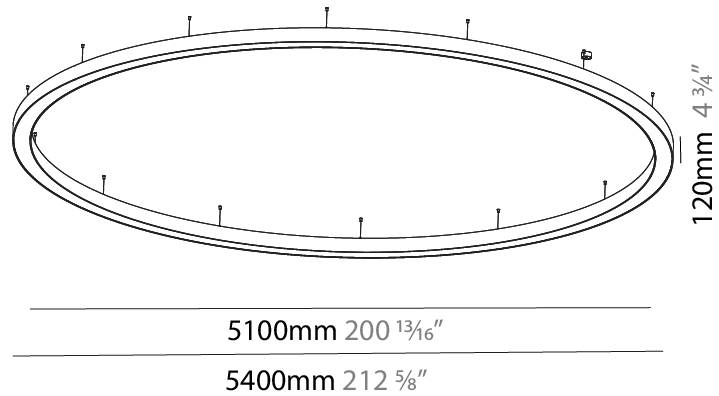

GENERAL

Series: Glorious
Subseries: Glorious
Brand: Prolicht
Division: Architectural
Mounting Type: Suspension
Mounting Location: Ceiling
Subcategory: Ambient

PHYSICAL

Shape: Round
Diameter (mm): 5400
Diameter (in): 212 ⁵/₈
Height (mm): 120
Height (in): 4 ³/₄
Max. Overall Height (mm): 2120
Max. Overall Height (in): 83 ⁷/₁₆
Light Distribution: Direct / Indirect
Weight (kg): 71.452
Weight (lbs): 157.19
Diffuser: PMMA - Opal or Micro-Prism
Fixture Finish: SSR / BKV / CWI / CRY / HAB / UFT / ITA / RUA / FTG / MYG / LOD / PUS / FRO / FUP / KIA / POP / BLS / SPG / MEY / GOH / GUM / CHC / COM / ABZ / JAG / OBR / MOS / ROR
Fixture Material: Aluminum

ELECTRICAL

Lamp Type: LED (Zhaga Standard)
Input Wattage (W): 405
Total Output Wattage (W): 324 / 259.2 (3500K)
Dimming: Non-Dimming / Phase Dimming (120Vac only) / 0-10V Dimming
Driver Included: Yes
Driver Location: Integrated
Driver Type: Constant Current - 120 / 277Vac
Driver Class: Class 2
Input Voltage (V): 120 - 277
Constant Current (MA): 350 / 800/500 (3500K)

LED

Color Temperature (°K): 3000 / 3500 / 4000
Max. Delivered Lumen (lm): 25840 / 26754 / 27300 Direct / 19620 / 2031 / 20720 Indirect
CRI: >80 CRI
Efficiency (%): 70
Lamp Life (hrs): 50000

OPTICAL

RATINGS AND CERTIFICATIONS

Certified By: Certified for North American Standards
IP rating: IP20

PROJECT _____
TYPE _____
SPECIFIER _____
QUANTITY _____
DATE _____