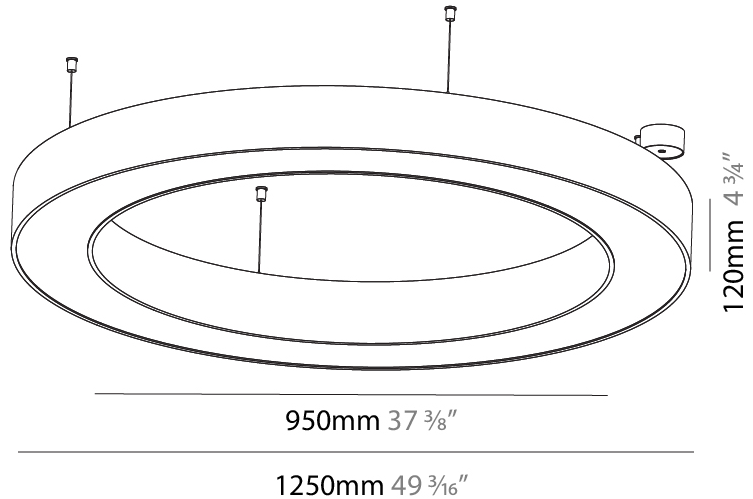

GENERAL

Series: Glorious
Subseries: Glorious
Brand: Prolight
Division: Architectural
Mounting Type: Suspension
Mounting Location: Ceiling
Subcategory: Ambient

PHYSICAL

Shape: Round
Diameter (mm): 1250
Diameter (in): 49 3/16
Height (mm): 120
Height (in): 4 3/4
Max. Overall Height (mm): 2120
Max. Overall Height (in): 83 7/16
Light Distribution: Direct / Indirect
Weight (kg): 13.475
Weight (lbs): 29.70
Diffuser: [PMMA - Opal or Micro-Prism](#)
Fixture Finish: [SSR / BKV / CWI / CRY / HAB / UFT / ITA / RUA / FTG / MYG / LOD / PUS / FRO / FUP / KIA / POP / BLS / SPG / MEY / GOH / GUM / CHC / COM / ABZ / JAG / OBR / MOS / ROR](#)
Fixture Material: Aluminum

ELECTRICAL

Lamp Type: LED (Zhaga Standard)
Input Wattage (W): 90
Total Output Wattage (W): 72 / 57.6 (3500K)
Dimming: [Non-Dimming / Phase Dimming (120Vac only) / 0-10V Dimming](#)
Driver Included: Yes
Driver Location: Integrated
Driver Type: Constant Current
Driver Class: Class 2
Input Voltage (V): 120 - 277
Constant Current (MA): 350 / 1200/600 (3500K)

LED

[Color Temperature (°K): 3000 / 3500 / 4000](#)
Max. Delivered Lumen (lm): 5540 / 5733 / 5850 Direct / 3830 / 3969 / 4050 Indirect
CRI: >80 CRI
Efficiency (%): 68
Lamp Life (hrs): 50000

OPTICAL

RATINGS AND CERTIFICATIONS

Certified By: Certified for North American Standards
IP rating: IP20