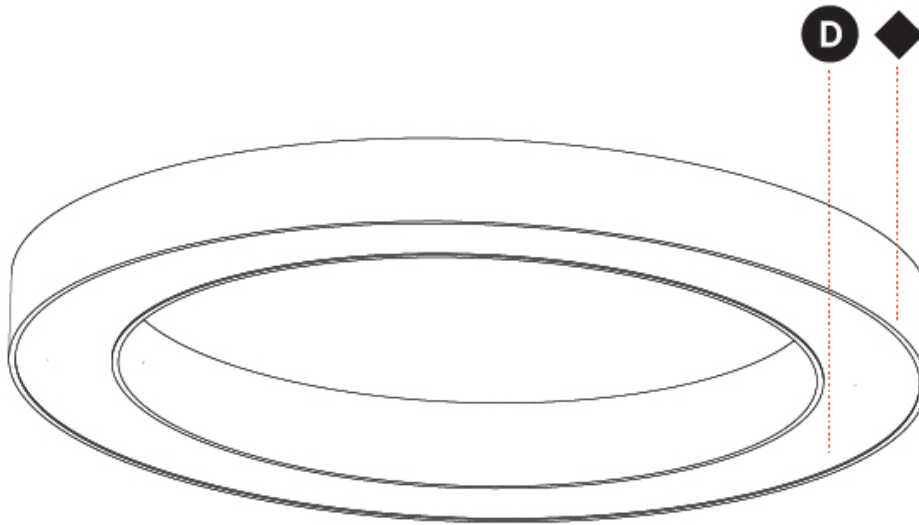

A32914-

PROJECT

TYPE

SPECIFIER

QUANTITY

DATE