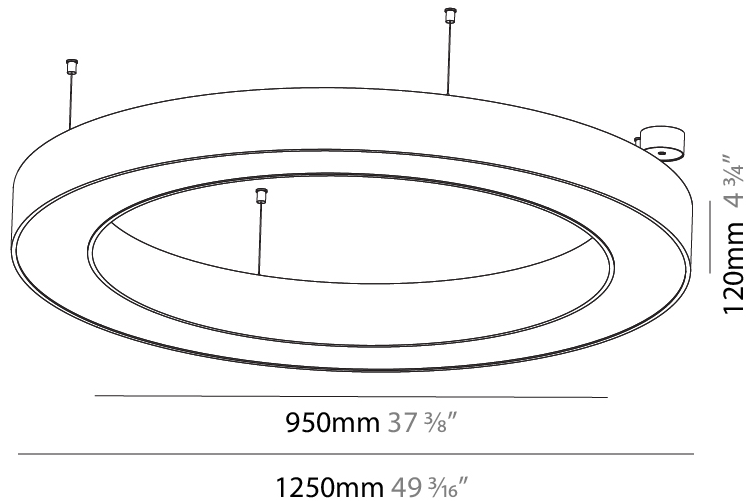

GENERAL

Series: Glorious
Subseries: Glorious
Brand: Prolight
Division: Architectural
Mounting Type: Suspension
Mounting Location: Ceiling
Subcategory: Ambient

PHYSICAL

Shape: Round
Diameter (mm): 1250
Diameter (in): 49 ³/₁₆
Height (mm): 120
Height (in): 4 ³/₄
Max. Overall Height (mm): 2120
Max. Overall Height (in): 83 ⁷/₁₆
Light Distribution: Direct
Weight (kg): 12.847
Weight (lbs): 28.26
Diffuser: PMMA - Opal or Micro-Prism
Fixture Finish: SSR / BKV / CWI / CRY / HAB / UFT / ITA / RUA / FTG / MYG / LOD / PUS / FRO / FUP / KIA / POP / BLS / SPG / MEY / GOH / GUM / CHC / COM / ABZ / JAG / OBR / MOS / ROR
Fixture Material: Aluminum

ELECTRICAL

Lamp Type: LED (Zhaga Standard)
Input Wattage (W): 60
Total Output Wattage (W): 48 / 38.4 (3500K)
Dimming: Non-Dimming / Phase Dimming (120Vac only) / 0-10V Dimming
Driver Included: Yes
Driver Location: Integrated
Driver Type: Constant Current
Driver Class: Class 2
Input Voltage (V): 120 - 277
Constant Current (MA): 350 / 1200 (3500K)

LED

Color Temperature (°K): 3000 / 3500 / 4000
Max. Delivered Lumen (lm): 5540 / 5733 / 5850
CRI: >80 CRI
Efficiency (%): 0.65
Lamp Life (hrs): 50000

OPTICAL

RATINGS AND CERTIFICATIONS

Certified By: Certified for North American Standards
IP rating: IP20